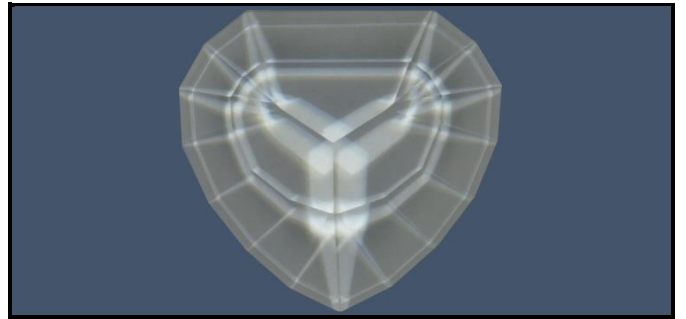

### Clear Quartz Faceted

**Size:** 52 x 17mm

**Weight:** 27.1g(135ct)

**Price:** R250

Item: F#002

### Clear Quartz Faceted

**Size:** 21 x 22 x 8mm

**Weight:** 4.5g(22ct)

**Price:** R250

Item: F#003