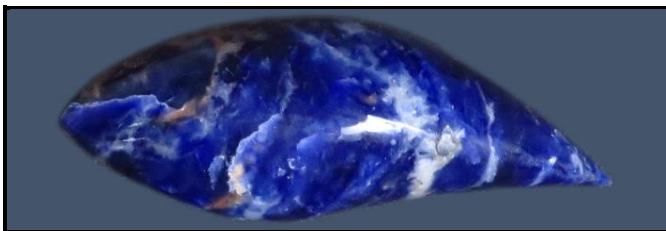

Sodalite Cabochon

Size: 60 x 22 x 13mm

Weight: 20.2g(101ct)

Price: R200

Item: Ca#014