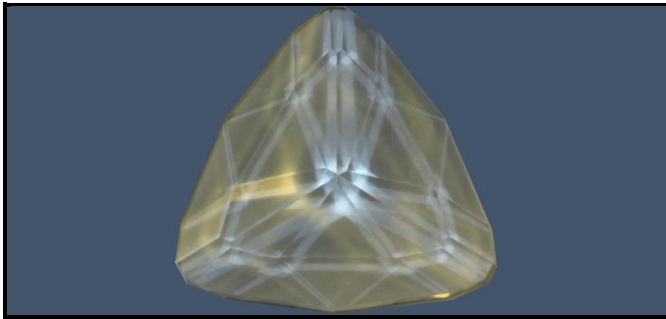

### Smokey Quartz Faceted

**Size:** 42 x 14mm

**Weight:** 15.1g(75ct)

**Price:** R200

Item: F#001

### Clear Quartz Faceted

**Size:** 52 x 17mm

**Weight:** 27.1g(135ct)

**Price:** R250

Item: F#002