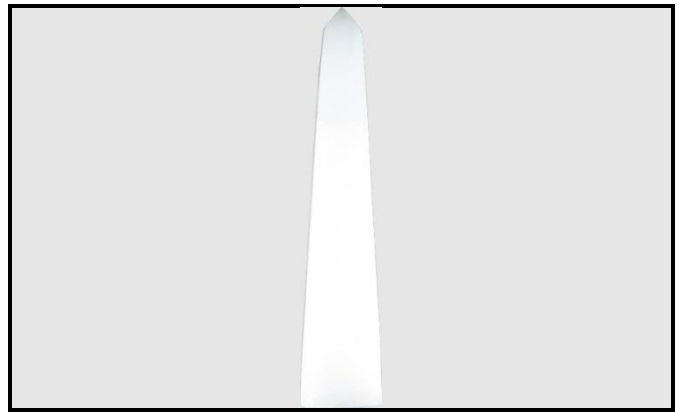

White Quartz Obelisk

Size: 158 x 36mm

Weight: 300.9g

Price: R200

Item: Ot#005