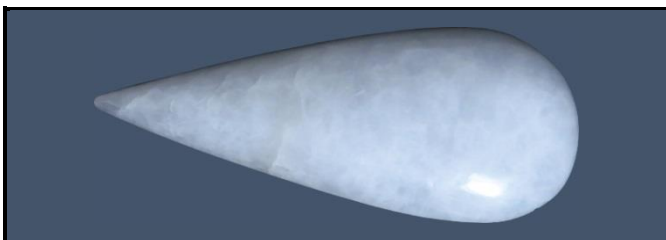

White Quartz Cabochon

Size: 92 x 38 x 12mm

Weight: 54.2g(271ct)

Price: R135

Item: Ca#017