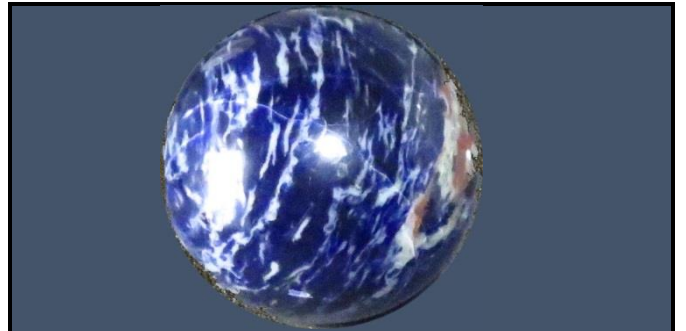

**Note:** Sphere has Star Phenomena

**White Quartz - Sphere**

**Size:** Diam. 86mm

**Weight:** 800g

**Price:** R400.00

**Item:** S#005

**Green Serpentine - Sphere**

**Size:** Diam. 70mm

**Weight:** 450g

**Price:** R300.00

**Item:** S#002

**Sodalite - Sphere**

**Size:** Diam. 86mm

**Weight:** 850g

**Price:** R400.00

**Item:** S#003