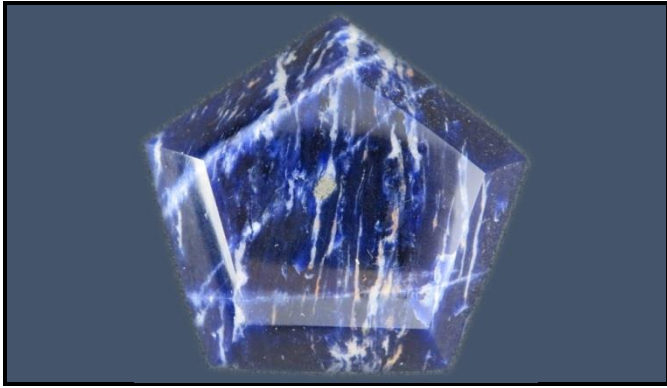

Sodalite Cabochon

Size: 59 x 14mm

Weight: 63.5g(317.5ct)

Price: R300

Item: Ca#016