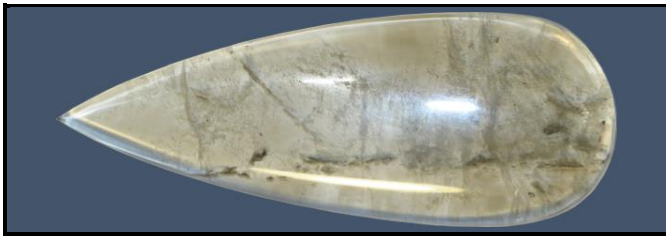

Clear Quartz Cabochon

Size: 103 x 39 x 8mm

Weight: 41.4g(207ct)

Price: R155

Item: Ca#002