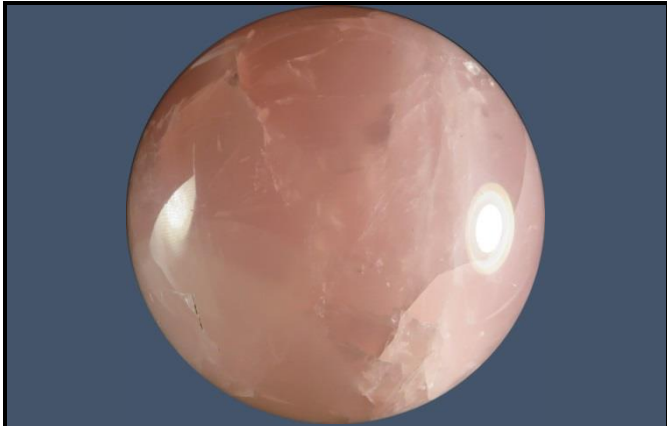

*Helderberg Gemstone Art*  
**Catalogue**

**Somerset West**

**December 2016**

**Rose Quartz - Sphere**

**Size:** Diam. 130mm

**Weight:** 3kg

**Price:** R1200

**Item:** S#001

**Note:** Sphere has Star Phenomena

**White Quartz - Sphere**

**Size:** Diam. 86mm

**Weight:** 800g

**Price:** R400.00

**Item:** S#005

**Green Serpentine - Sphere**

**Size:** Diam. 70mm

**Weight:** 450g

**Price:** R300.00

**Item:** S#002

**Sodalite - Sphere**

**Size:** Diam. 86mm

**Weight:** 850g

**Price:** R400.00

**Item:** S#003