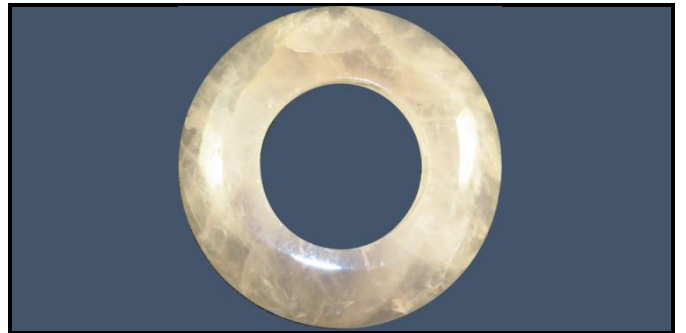

Rose Quartz Cabochon

Size: Diam:40 & 20mm ; 8mm

Weight: 15.7g(78.5ct)

Price: R50

Item: Ca#011