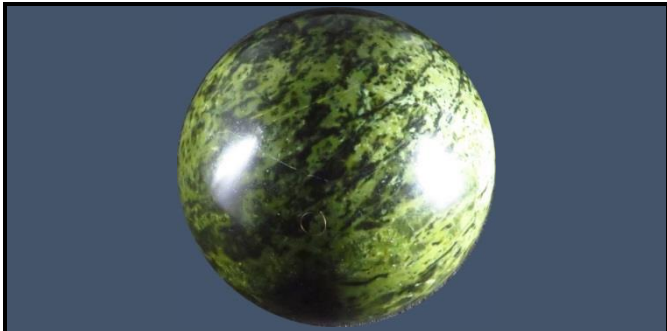

*Helderberg Gemstone Art*  
**Catalogue**

**Somerset West**

**December 2016**

**Rose Quartz - Sphere**

**Size:** Diam. 130mm

**Weight:** 3kg

**Price:** R1200

**Item:** S#001

**Note:** Sphere has Star Phenomena

**White Quartz - Sphere**

**Size:** Diam. 86mm

**Weight:** 800g

**Price:** R400.00

**Item:** S#005

**Green Serpentine - Sphere**

**Size:** Diam. 70mm

**Weight:** 450g

**Price:** R300.00

**Item:** S#002

**Sodalite - Sphere**

**Size:** Diam. 86mm

**Weight:** 850g

**Price:** R400.00

**Item:** S#003

**Hematite/Feld Spar/Pyrite - Sphere**

**Size:** Diam. 75mm

**Weight:** 800g

**Price:** R600.00

**Item:** S#004

**Iolite Crystal**

**Size:** 134 x 38mm

**Weight:** 293.2g